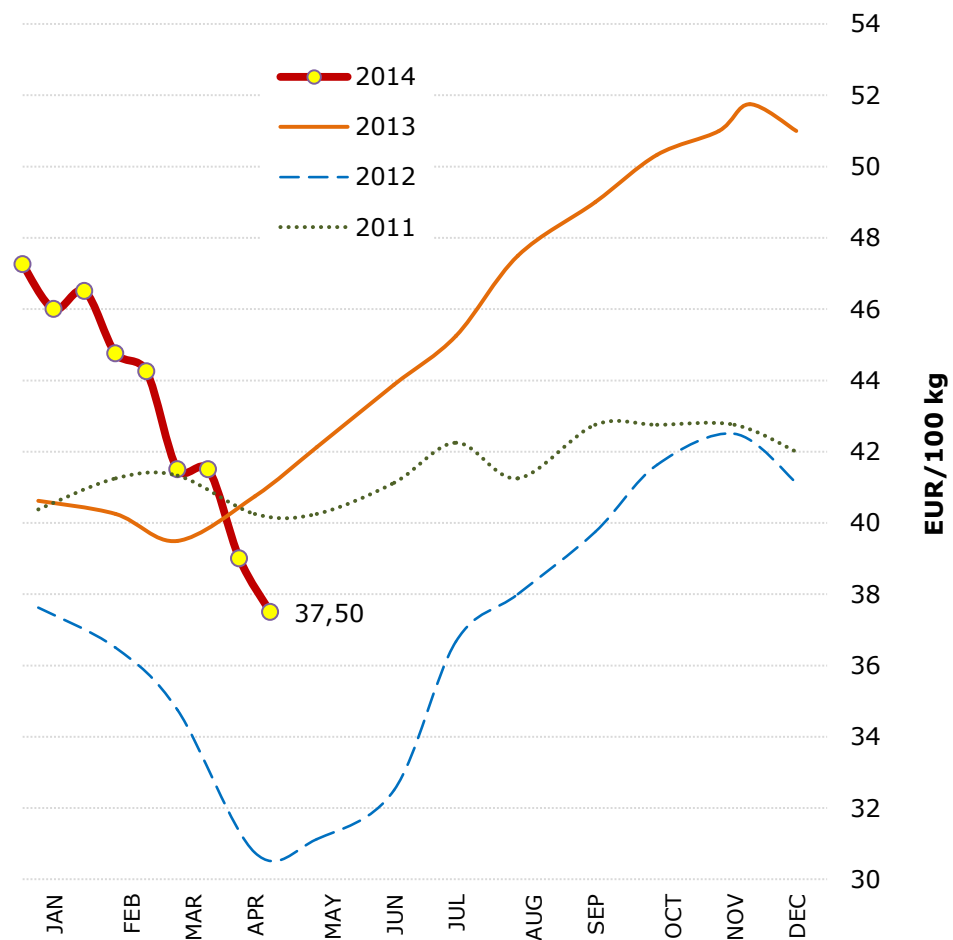

2-WEEKLY Milk Spot Prices - IT -

Source : Clal.it

WEEKLY Milk Spot Prices - NL -

Spot quotation : 4,40%
fat milk, ex-factory,
excluding taxes - IT :
bulk in the tank, free
destination dairy

Source : BoerenBusiness.nl

MONTHLY Milk Spot Prices (NL and IT)

Source : BoerenBusiness.nl - Clal.it

Last update : 05.05.2014

Agriculture
and Rural
Development