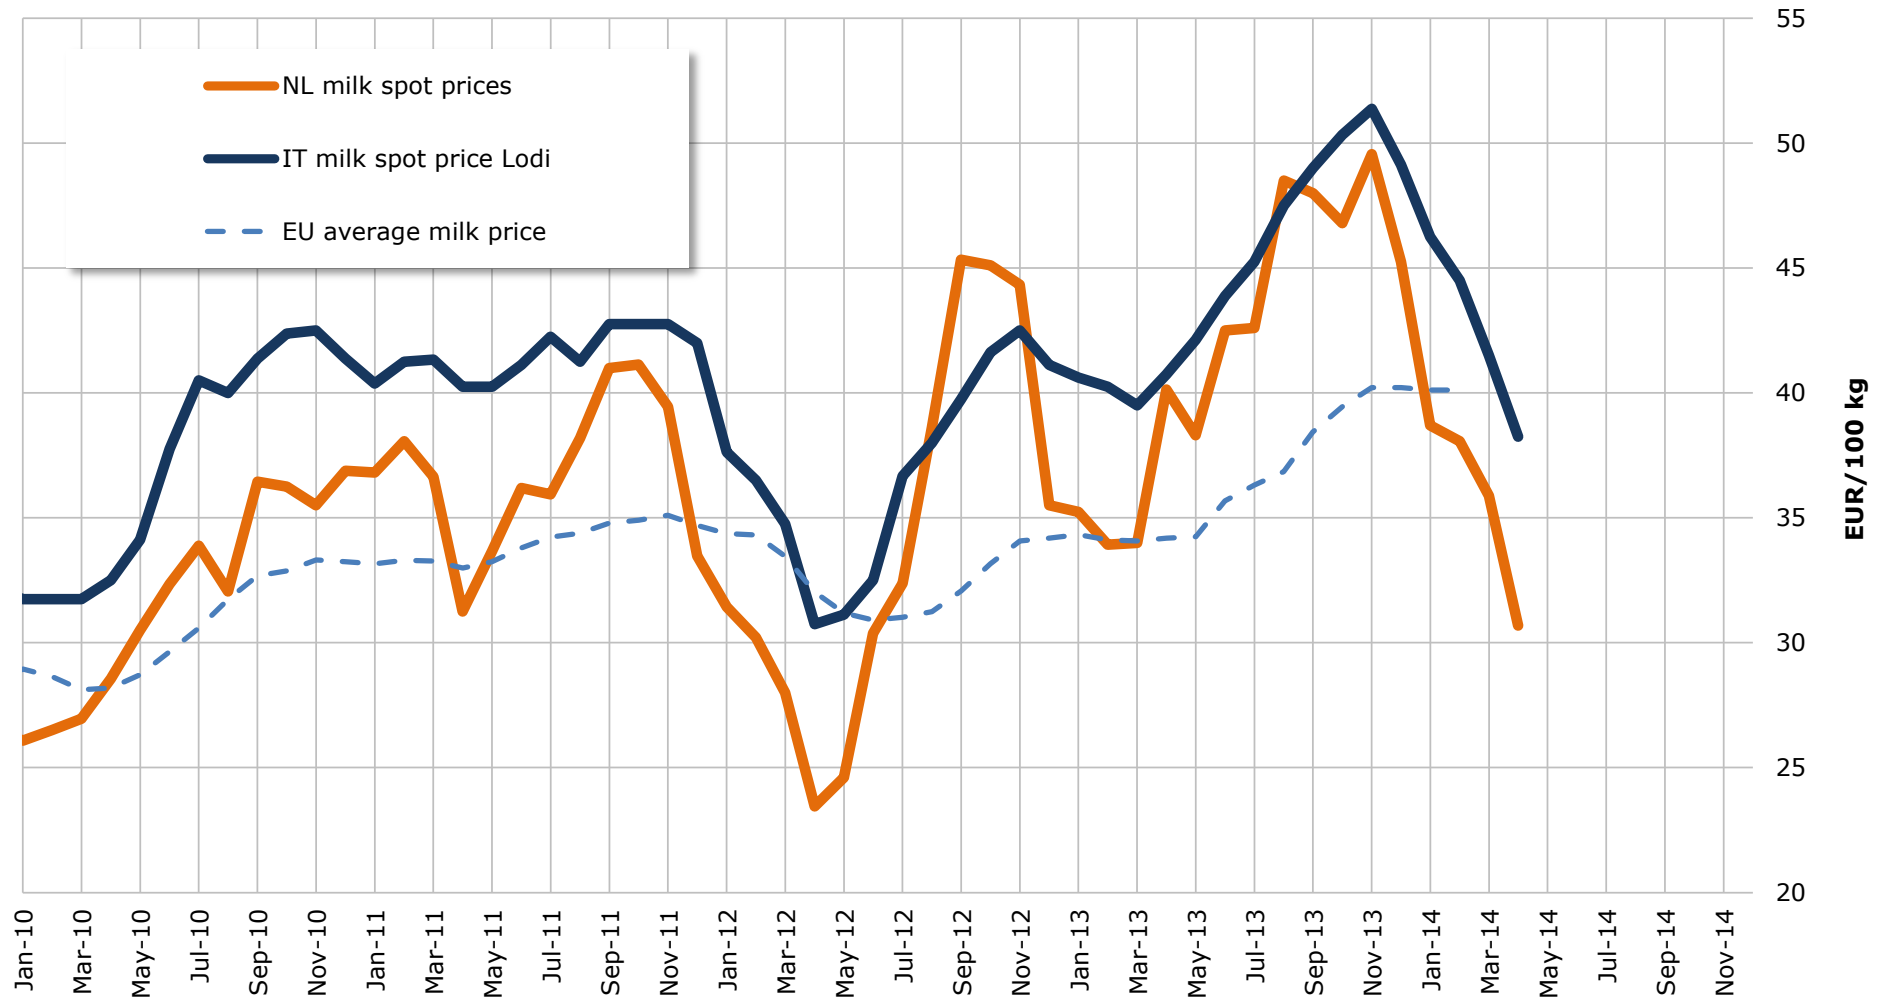

2-WEEKLY Milk Spot Prices - IT -

Source : Clal.it

WEEKLY Milk Spot Prices - NL -

Spot quotation : 4,40%
fat milk, ex-factory,
excluding taxes - IT :
bulk in the tank, free
destination dairy

Source : BoerenBusiness.nl

MONTHLY Milk Spot Prices (NL and IT)

Source : BoerenBusiness.nl - Clal.it

Last update : 05.05.2014

Agriculture
and Rural
Development