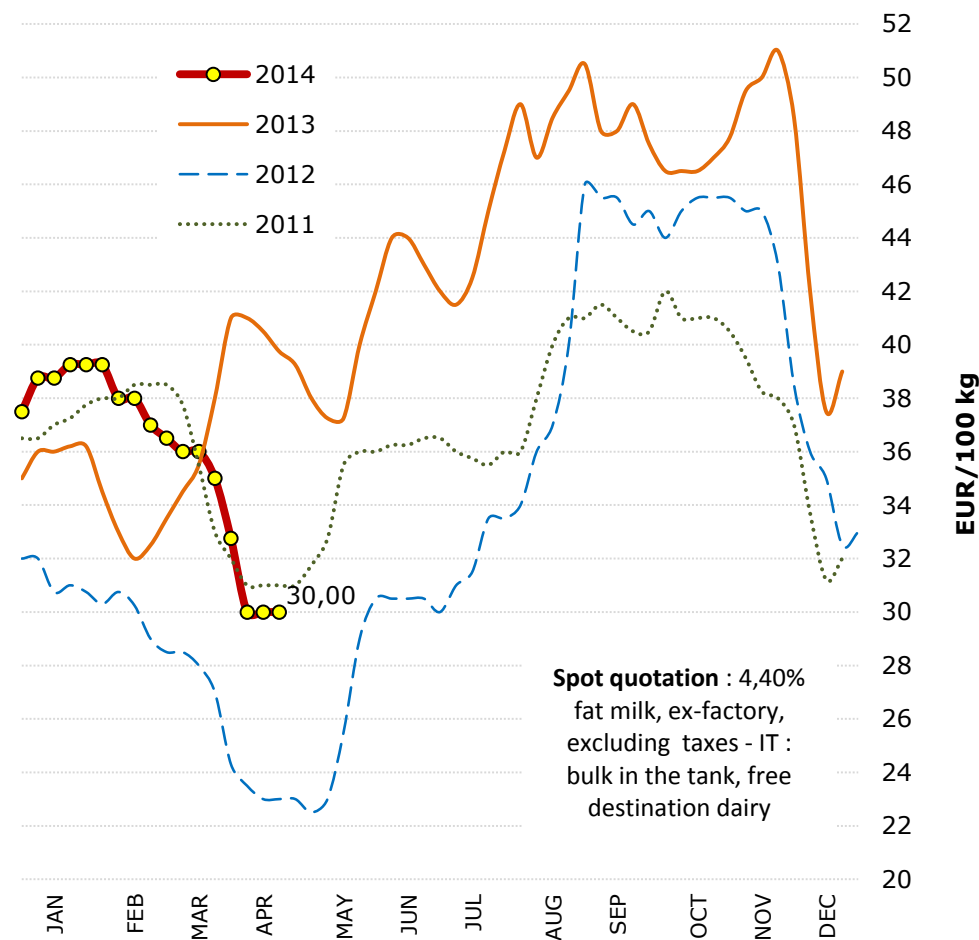

2-WEEKLY Milk Spot Prices - IT -

Source : Clal.it

WEEKLY Milk Spot Prices - NL -

Spot quotation : 4,40%
fat milk, ex-factory,
excluding taxes - IT :
bulk in the tank, free
destination dairy

Source : BoerenBusiness.nl

MONTHLY Milk Spot Prices (NL and IT)

Source : BoerenBusiness.nl - Clal.it

Last update : 05.05.2014

Agriculture
and Rural
Development